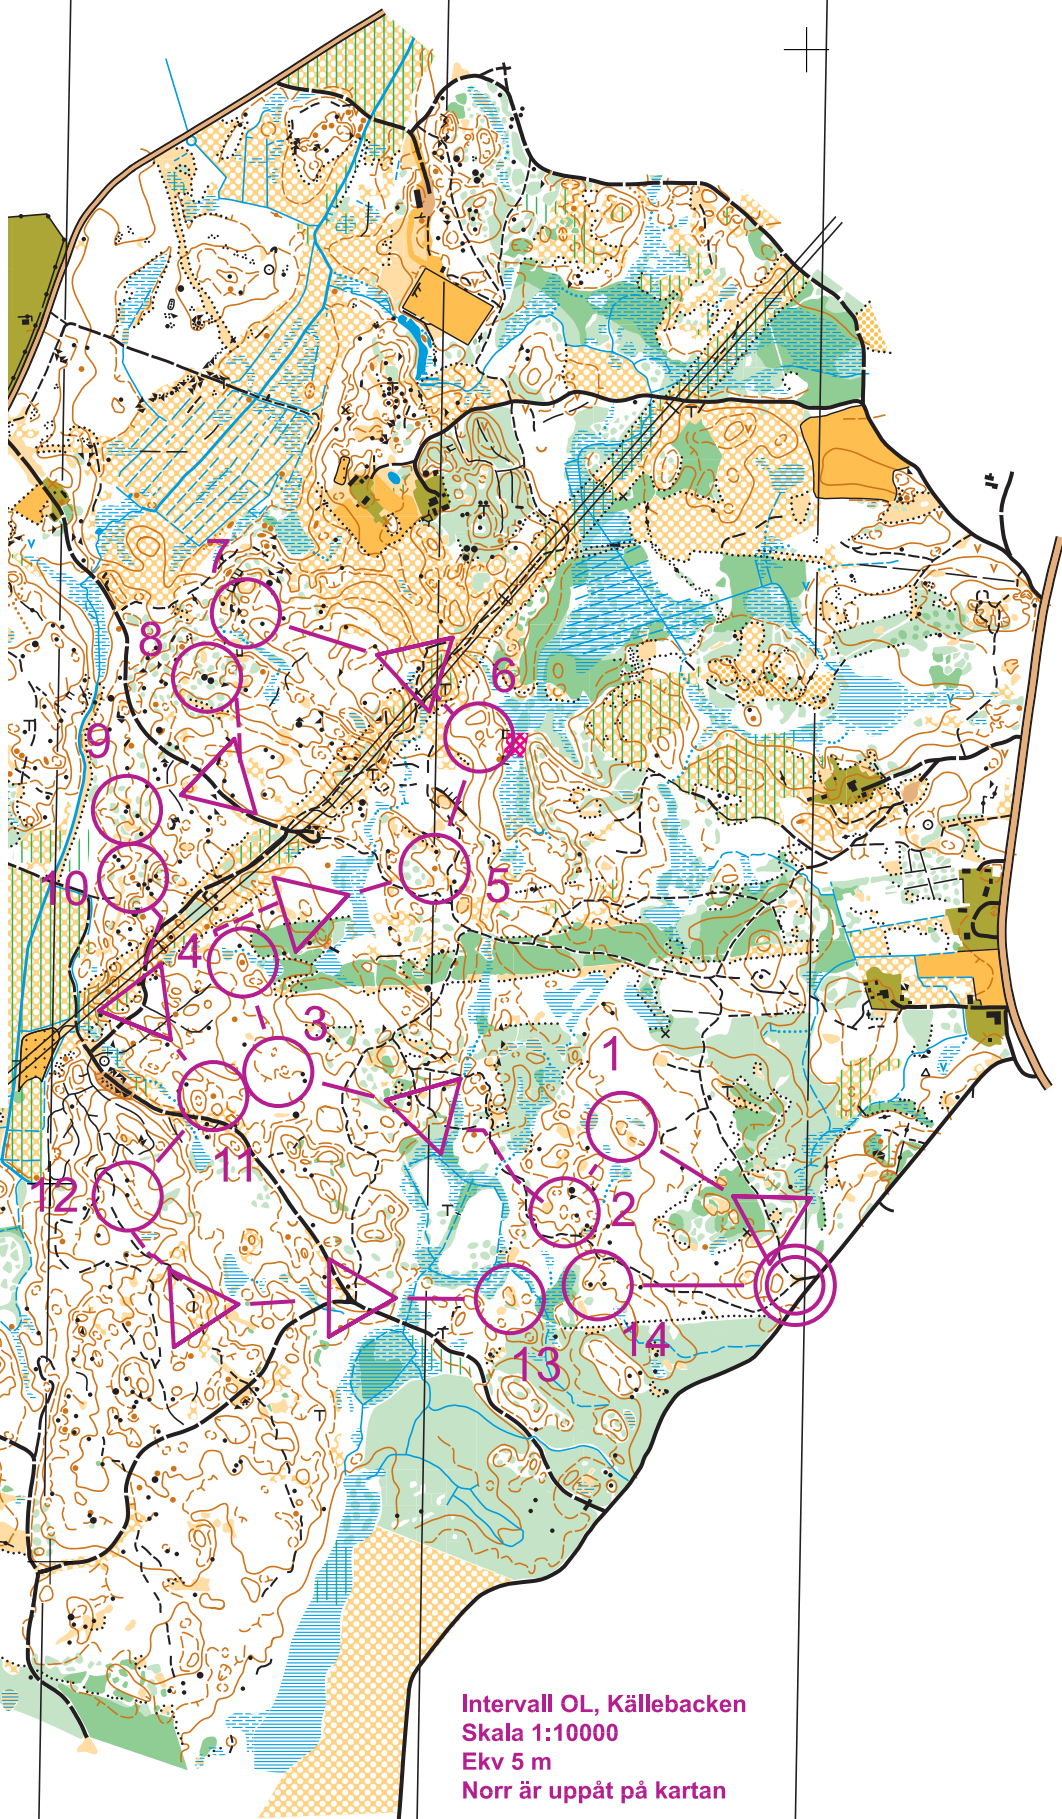

OL Intervall kort 3,8 km

| | | | | | | | | | |
|----|-----|-------------------|---|--|--|--|--|--|--|
| ▽ | | | | | | | | | |
| 1 | 101 | ○ | | | | | | | |
| 2 | 102 | ↖ | ○ | | | | | | |
| | | ○ --- 230 m --- ▷ | | | | | | | |
| 3 | 103 | ∩ | | | | | | | |
| 4 | 104 | • | | | | | | | |
| | | ○ --- 190 m --- ▷ | | | | | | | |
| 5 | 115 | • | | | | | | | |
| 6 | 116 | ○ | | | | | | | |
| | | ○ --- 120 m --- ▷ | | | | | | | |
| 7 | 117 | ○ | | | | | | | |
| 8 | 118 | ▲ ▲ | | | | | | | |
| | | ○ --- 170 m --- ▷ | | | | | | | |
| 9 | 119 | ▲ ▲ | | | | | | | |
| 10 | 120 | • | | | | | | | |
| | | ○ --- 180 m --- ▷ | | | | | | | |
| 11 | 105 | • | | | | | | | |
| 12 | 106 | ↓ ▲ | | | | | | | |
| | | ○ --- 180 m --- ▷ | | | | | | | |
| 13 | 113 | ○ | | | | | | | |
| 14 | 114 | ∩ | | | | | | | |
| | | ○ × 260 m × ○ | | | | | | | |

Intervall OL, Källebacken
 Skala 1:10000
 Ekv 5 m
 Norr är uppåt på kartan